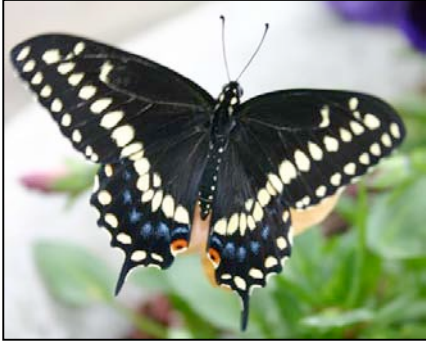

# Butterfly Identification Chart

Black Swallowtail

Eastern Tiger Swallowtail

Spicebush Swallowtail

Monarch

Red Admiral

Common Buckeye

Painted Lady

American Lady

Red-spotted Admiral

Great Spangled Fritillary

Orange Sulphur

Clouded Sulphur

Photo credits: Master Gardeners, Kathy Enquist and Teresa Knipper

## Guide for the three “Witches”

(Three skippers species difficult to determine in the field as to which it is.)

Northern Broken-Dash

Dunn Skipper

Little Glassywing Skipper