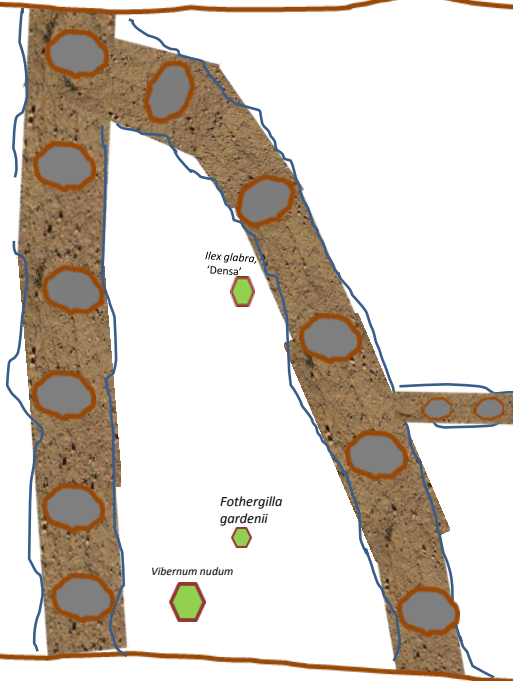

FOUR NATIVE PLANT GARDENS

- Greenie and Right Birch Tree Garden
- Magnolia and Triangle Garden
- Center Birch Tree Garden
- Right Shadblow Garden

Karen Colihan Garden Trees and Shrubs

Greenie Garden

Greenie and Right Birch Garden Area Plant List

Native Plant Garden Map (continued)

Magnolia Garden

Triangle Garden

Magnolia and Triangle Plant Area List

Alice oakleaf hydrangea
Barren strawberry
Black-eyed Susan
Cardinal flower
Common milkweed
Compact inkberry holly
Diabolo ninebark
False ageratum
Golden fleece goldenrod
Goldenrod
Henry's garnet sweetspire
Joe pye weed
Little Henry sweetspire
New York ironweed
Oakleaf hydrangea
Red twig dogwood
Sarah's eve sweetspire
Sensitive fern
Shamrock holly
Solomon's seal
Southern gentleman
winterberry holly
Sweetbay magnolia
Winter red winterberry holly

Center River Birch

Center River Birch Area Plant List

- Allegheny Pachysandra
- Arrowwood viburnum
- Barren Strawberry
- Beardtongue
- Cardinal flower
- Goatsbeard
- Goldenrod
- Green dragon/Dragon root
- Inkberry holly
- Jack-in-the-pulpit
- Jacob's ladder
- Ninebark
- Obedient plant
- Red buckeye
- River birch
- Sensitive fern
- Spicebush
- Spring beauty
- Toadshade

Native Plant Garden Map (continued)

Left Shadblow Garden

Left Shadblow Area Plant List

- Black Chokeberry
- Black tupelo/black gum
- Black-eyed Susan
- Blue star
- Cardinal flower
- Cinnamon Fern
- Common milkweed
- False indigo
- Flat-topped aster
- Fringetree
- Goldenrod
- Great blue lobelia
- Inkberry holly
- Jack-in-the-pulpit
- Jewelweed
- Lady fern
- Leatherwood fern
- Northern bayberry
- Oakleaf hydrangea
- Obedient plant
- Ostrich fern
- Purple-flowered raspberry
- Red Chokeberry
- Shadblow
- Sneezeweed
- Steeplebush
- Strict Blue-eyed grass
- Trumpet Honeysuckle
- Turtlehead
- Tussock Sedge
- Wild bergamot/Bee balm
- Wild ginger