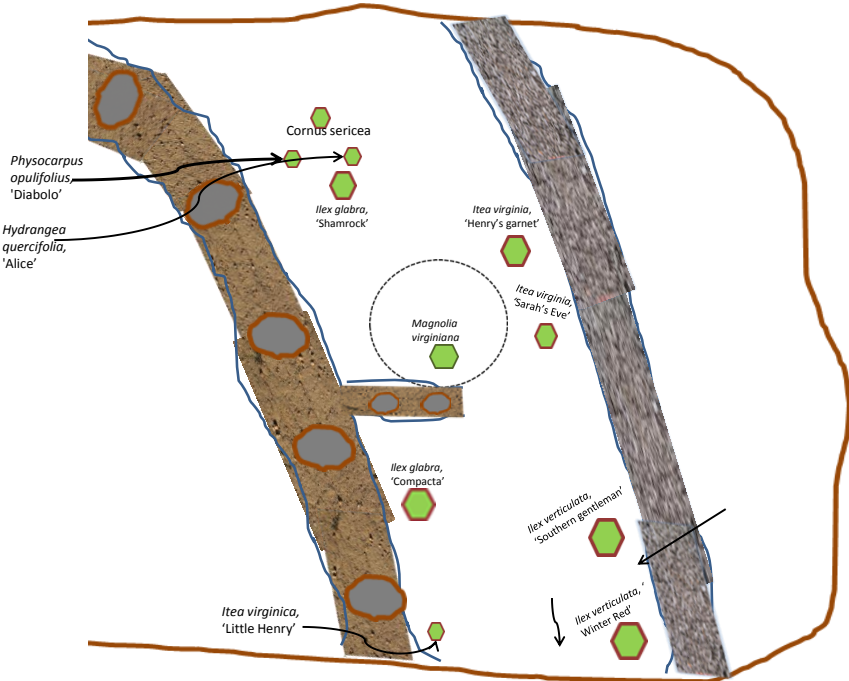

FOUR NATIVE PLANT GARDENS

- Greenie and Right Birch Tree Garden
- Magnolia and Triangle Garden
- Center Birch Tree Garden
- Right Shadblow Garden

Karen Colihan Garden Trees and Shrubs

Greenie Garden

Greenie and Right Birch Garden Area Plant List

Native Plant Garden Map (continued)

Magnolia Garden

Triangle Garden

Magnolia and Triangle Plant Area List

Alice oakleaf hydrangea
Barren strawberry
Black-eyed Susan
Cardinal flower
Common milkweed
Compact inkberry holly
Diabolo ninebark
False ageratum
Golden fleece goldenrod
Goldenrod
Henry's garnet sweetspire
Joe pye weed
Little Henry sweetspire
New York ironweed
Oakleaf hydrangea
Red twig dogwood
Sarah's eve sweetspire
Sensitive fern
Shamrock holly
Solomon's seal
Southern gentleman
winterberry holly
Sweetbay magnolia
Winter red winterberry holly

Center River Birch

Center River Birch Area Plant List

- Allegheny Pachysandra
- Arrowwood viburnum
- Barren Strawberry
- Beardtongue
- Cardinal flower
- Goatsbeard
- Goldenrod
- Green dragon/Dragon root
- Inkberry holly
- Jack-in-the-pulpit
- Jacob's ladder
- Ninebark
- Obedient plant
- Red buckeye
- River birch
- Sensitive fern
- Spicebush
- Spring beauty
- Toadshade

Native Plant Garden Map (continued)

Left Shadblow Garden

Left Shadblow Area Plant List

- Black Chokeberry
- Black tupelo/black gum
- Black-eyed Susan
- Blue star
- Cardinal flower
- Cinnamon Fern
- Common milkweed
- False indigo
- Flat-topped aster
- Fringetree
- Goldenrod
- Great blue lobelia
- Inkberry holly
- Jack-in-the-pulpit
- Jewelweed
- Lady fern
- Leatherwood fern
- Northern bayberry
- Oakleaf hydrangea
- Obedient plant
- Ostrich fern
- Purple-flowered raspberry
- Red Chokeberry
- Shadblow
- Sneezeweed
- Steeplebush
- Strict Blue-eyed grass
- Trumpet Honeysuckle
- Turtlehead
- Tussock Sedge
- Wild bergamot/Bee balm
- Wild ginger