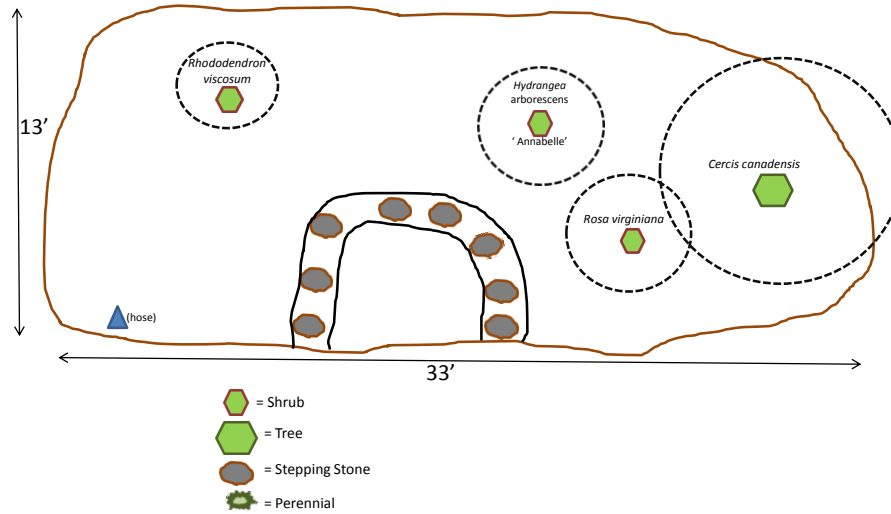

FOUR NATIVE PLANT GARDENS

- Greenie and Right Birch Tree Garden
- Magnolia and Triangle Garden
- Center Birch Tree Garden
- Right Shadblow Garden

Karen Colihan Garden Trees and Shrubs

Greenie Garden

Greenie and Right Birch Garden Area Plant List

Native Plant Garden Map (continued)

Magnolia Garden

Triangle Garden

Magnolia and Triangle Plant Area List

Alice oakleaf hydrangea
Barren strawberry
Black-eyed Susan
Cardinal flower
Common milkweed
Compact inkberry holly
Diabolo ninebark
False ageratum
Golden fleece goldenrod
Goldenrod
Henry's garnet sweetspire
Joe pye weed
Little Henry sweetspire
New York ironweed
Oakleaf hydrangea
Red twig dogwood
Sarah's eve sweetspire
Sensitive fern
Shamrock holly
Solomon's seal
Southern gentleman
winterberry holly
Sweetbay magnolia
Winter red winterberry holly

Center River Birch

Center River Birch Area Plant List

- Allegheny Pachysandra
- Arrowwood viburnum
- Barren Strawberry
- Beardtongue
- Cardinal flower
- Goatsbeard
- Goldenrod
- Green dragon/Dragon root
- Inkberry holly
- Jack-in-the-pulpit
- Jacob's ladder
- Ninebark
- Obedient plant
- Red buckeye
- River birch
- Sensitive fern
- Spicebush
- Spring beauty
- Toadshade

Native Plant Garden Map (continued)

Left Shadblow Garden

Left Shadblow Area Plant List

- Black Chokeberry
- Black tupelo/black gum
- Black-eyed Susan
- Blue star
- Cardinal flower
- Cinnamon Fern
- Common milkweed
- False indigo
- Flat-topped aster
- Fringetree
- Goldenrod
- Great blue lobelia
- Inkberry holly
- Jack-in-the-pulpit
- Jewelweed
- Lady fern
- Leatherwood fern
- Northern bayberry
- Oakleaf hydrangea
- Obedient plant
- Ostrich fern
- Purple-flowered raspberry
- Red Chokeberry
- Shadblow
- Sneezeweed
- Steeplebush
- Strict Blue-eyed grass
- Trumpet Honeysuckle
- Turtlehead
- Tussock Sedge
- Wild bergamot/Bee balm
- Wild ginger