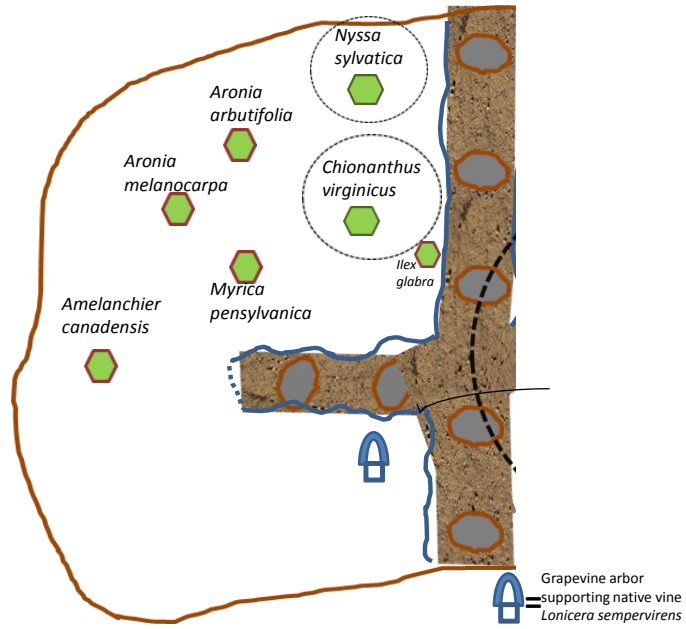

Native Plant Garden Map (continued)

Magnolia Garden

Triangle Garden

Magnolia and Triangle Plant Area List

Alice oakleaf hydrangea
Barren strawberry
Black-eyed Susan
Cardinal flower
Common milkweed
Compact inkberry holly
Diabolo ninebark
False ageratum
Golden fleece goldenrod
Goldenrod
Henry's garnet sweetspire
Joe pye weed
Little Henry sweetspire
New York ironweed
Oakleaf hydrangea
Red twig dogwood
Sarah's eve sweetspire
Sensitive fern
Shamrock holly
Solomon's seal
Southern gentleman
winterberry holly
Sweetbay magnolia
Winter red winterberry holly

Common milkweed
Turtlehead
False ageratum
Dwarf witchalder
Dense inkberry
Beardtongue
Christmas fern
Black-eyed Susan
Goldenrod
White Heath Aster
Smooth witherod viburnum

Native Plant Garden Map (continued)

Center River Birch

Center River Birch Area Plant List

- Allegheny Pachysandra
- Arrowwood viburnum
- Barren Strawberry
- Beardtongue
- Cardinal flower
- Goatsbeard
- Goldenrod
- Green dragon/Dragon root
- Inkberry holly
- Jack-in-the-pulpit
- Jacob's ladder
- Ninebark
- Obedient plant
- Red buckeye
- River birch
- Sensitive fern
- Spicebush
- Spring beauty
- Toadshade

Native Plant Garden Map (continued)

Left Shadblow Garden

Left Shadblow Area Plant List

- Black Chokeberry
- Black tupelo/black gum
- Black-eyed Susan
- Blue star
- Cardinal flower
- Cinnamon Fern
- Common milkweed
- False indigo
- Flat-topped aster
- Fringetree
- Goldenrod
- Great blue lobelia
- Inkberry holly
- Jack-in-the-pulpit
- Jewelweed
- Lady fern
- Leatherwood fern
- Northern bayberry
- Oakleaf hydrangea
- Obedient plant
- Ostrich fern
- Purple-flowered raspberry
- Red Chokeberry
- Shadblow
- Sneezeweed
- Steeplebush
- Strict Blue-eyed grass
- Trumpet Honeysuckle
- Turtlehead
- Tussock Sedge
- Wild bergamot/Bee balm
- Wild ginger