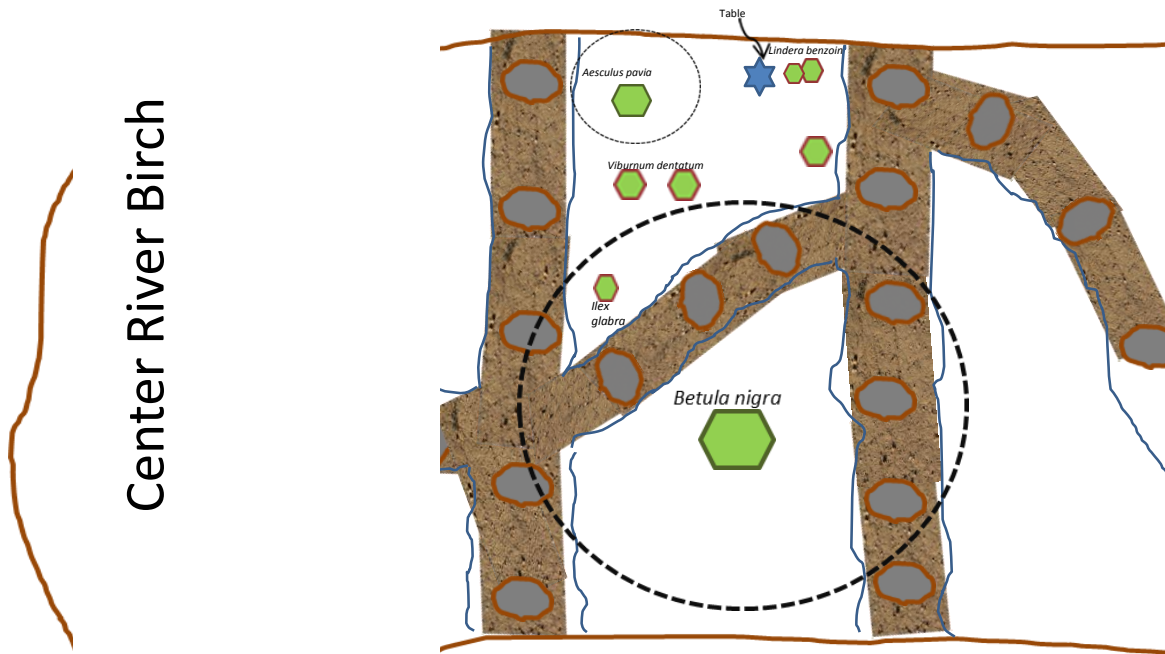

Native Plant Garden Map (continued)

Magnolia Garden

Triangle Garden

Magnolia and Triangle Plant Area List

Alice oakleaf hydrangea
Barren strawberry
Black-eyed Susan
Cardinal flower
Common milkweed
Compact inkberry holly
Diabolo ninebark
False ageratum
Golden fleece goldenrod
Goldenrod
Henry's garnet sweetspire
Joe pye weed
Little Henry sweetspire
New York ironweed
Oakleaf hydrangea
Red twig dogwood
Sarah's eve sweetspire
Sensitive fern
Shamrock holly
Solomon's seal
Southern gentleman
winterberry holly
Sweetbay magnolia
Winter red winterberry holly

Common milkweed
Turtlehead
False ageratum
Dwarf witchalder
Dense inkberry
Beardtongue
Christmas fern
Black-eyed Susan
Goldenrod
White Heath Aster
Smooth witherod viburnum

Native Plant Garden Map (continued)

Center River Birch

Center River Birch Area Plant List

- Allegheny Pachysandra
- Arrowwood viburnum
- Barren Strawberry
- Beardtongue
- Cardinal flower
- Goatsbeard
- Goldenrod
- Green dragon/Dragon root
- Inkberry holly
- Jack-in-the-pulpit
- Jacob's ladder
- Ninebark
- Obedient plant
- Red buckeye
- River birch
- Sensitive fern
- Spicebush
- Spring beauty
- Toadshade

Native Plant Garden Map (continued)

Left Shadblow Garden

Left Shadblow Area Plant List

- Black Chokeberry
- Black tupelo/black gum
- Black-eyed Susan
- Blue star
- Cardinal flower
- Cinnamon Fern
- Common milkweed
- False indigo
- Flat-topped aster
- Fringetree
- Goldenrod
- Great blue lobelia
- Inkberry holly
- Jack-in-the-pulpit
- Jewelweed
- Lady fern
- Leatherwood fern
- Northern bayberry
- Oakleaf hydrangea
- Obedient plant
- Ostrich fern
- Purple-flowered raspberry
- Red Chokeberry
- Shadblow
- Sneezeweed
- Steeplebush
- Strict Blue-eyed grass
- Trumpet Honeysuckle
- Turtlehead
- Tussock Sedge
- Wild bergamot/Bee balm
- Wild ginger