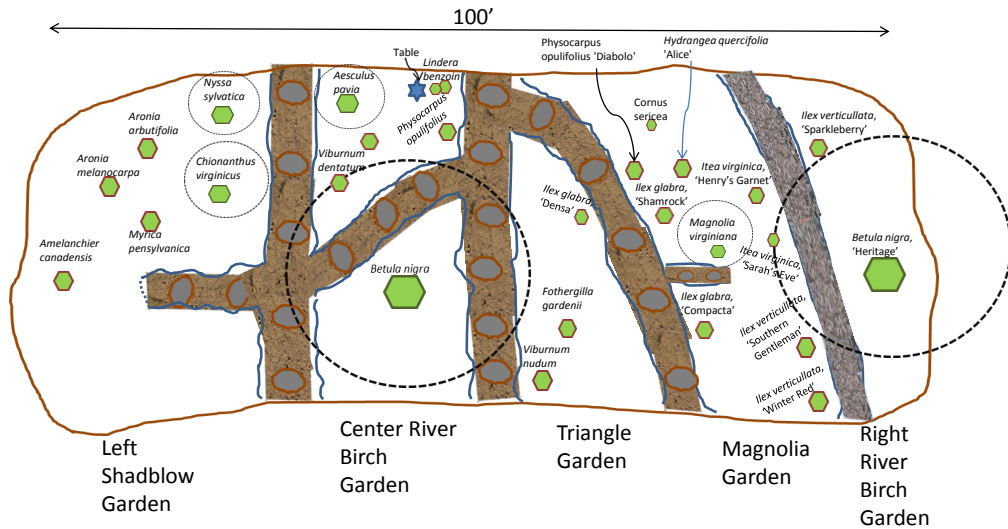

FOUR NATIVE PLANT GARDENS

- Greenie and Right Birch Tree Garden
- Magnolia and Triangle Garden
- Center Birch Tree Garden
- Right Shadblow Garden

Karen Colihan Garden Trees and Shrubs

Greenie Garden

Greenie and Right Birch Garden Area Plant List

Native Plant Garden Map (continued)

Magnolia Garden

Triangle Garden

Magnolia and Triangle Plant Area List

Alice oakleaf hydrangea
Barren strawberry
Black-eyed Susan
Cardinal flower
Common milkweed
Compact inkberry holly
Diabolo ninebark
False ageratum
Golden fleece goldenrod
Goldenrod
Henry's garnet sweetspire
Joe pye weed
Little Henry sweetspire
New York ironweed
Oakleaf hydrangea
Red twig dogwood
Sarah's eve sweetspire
Sensitive fern
Shamrock holly
Solomon's seal
Southern gentleman
winterberry holly
Sweetbay magnolia
Winter red winterberry holly

Center River Birch

Center River Birch Area Plant List

- Allegheny Pachysandra
- Arrowwood viburnum
- Barren Strawberry
- Beardtongue
- Cardinal flower
- Goatsbeard
- Goldenrod
- Green dragon/Dragon root
- Inkberry holly
- Jack-in-the-pulpit
- Jacob's ladder
- Ninebark
- Obedient plant
- Red buckeye
- River birch
- Sensitive fern
- Spicebush
- Spring beauty
- Toadshade

Native Plant Garden Map (continued)

Left Shadblow Garden

Left Shadblow Area Plant List

- Black Chokeberry
- Black tupelo/black gum
- Black-eyed Susan
- Blue star
- Cardinal flower
- Cinnamon Fern
- Common milkweed
- False indigo
- Flat-topped aster
- Fringetree
- Goldenrod
- Great blue lobelia
- Inkberry holly
- Jack-in-the-pulpit
- Jewelweed
- Lady fern
- Leatherwood fern
- Northern bayberry
- Oakleaf hydrangea
- Obedient plant
- Ostrich fern
- Purple-flowered raspberry
- Red Chokeberry
- Shadblow
- Sneezeweed
- Steeplebush
- Strict Blue-eyed grass
- Trumpet Honeysuckle
- Turtlehead
- Tussock Sedge
- Wild bergamot/Bee balm
- Wild ginger